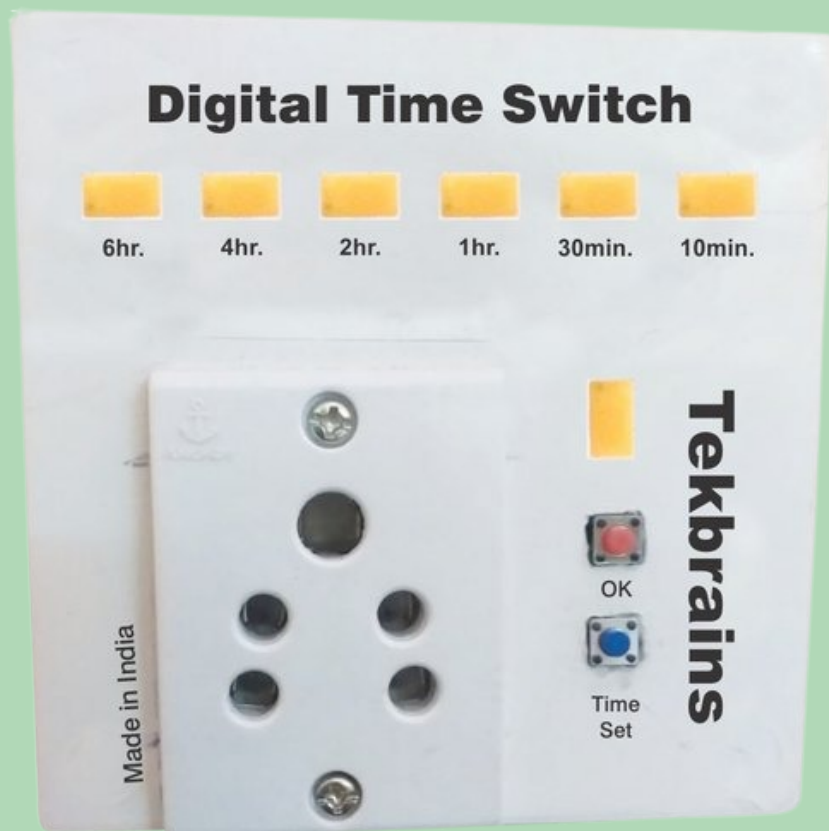

Product Description

These days, people start charging electronic gazettes like mobile, laptops, speakers, and power banks and forget to make it switched off. As result, overcharging and continuous charging may put the life of your charging gazette batteries in danger. Similarly, home equipment like common lights/balcony lights, home lights, and garden lights sometimes missed being switched off. Electrical Appliances such as Electric Cookers, Water heaters, Glow Sign Boards, Decorative lighting, Aquariums lights, Air conditioners, and Air coolers needed to be controlled over time. In offices, Banks, ATM centers, etc, there are many Air conditioners running simultaneously unnecessarily that are required to be controlled. Water Tank also starts overflowing because of this missing attitude that sometimes arise catastrophic events.

TKB-DTS-101B/
TEKBRAINS

Pin Description

Time set: used for setting up fixed given time LED. like If you want to fix 10min LED, set this LED and press on OK. you may shift to other LED Option by clicking on time set option.
OK: is pressed to fix the LED time.

Tekbrains Digital Time Switch is energy saving micro-controller-based time control switches that solve all the above problem and related problems. For example, mobile phones can be put on charging for two hours, Laptops may be put on charging for 4 hours, and power banks may be put on charging for 6 hours. The water tank motor may run for 5min, 10min, 15 min, and 30min, etc. After the given time interval, the power will automatically get switched off. Similarly, all electrical and electronic appliances can be controlled by this smart time controller.

It can be used as

1. Effective mobile charger
2. Effective laptop charger
3. Street light controller
4. Home light controller
5. Air-condition C controller
6. Air Cooler Controller
7. Decorative Light/ Glow Signboard controller
8. Electric Heater Controller
9. Water Tank controller